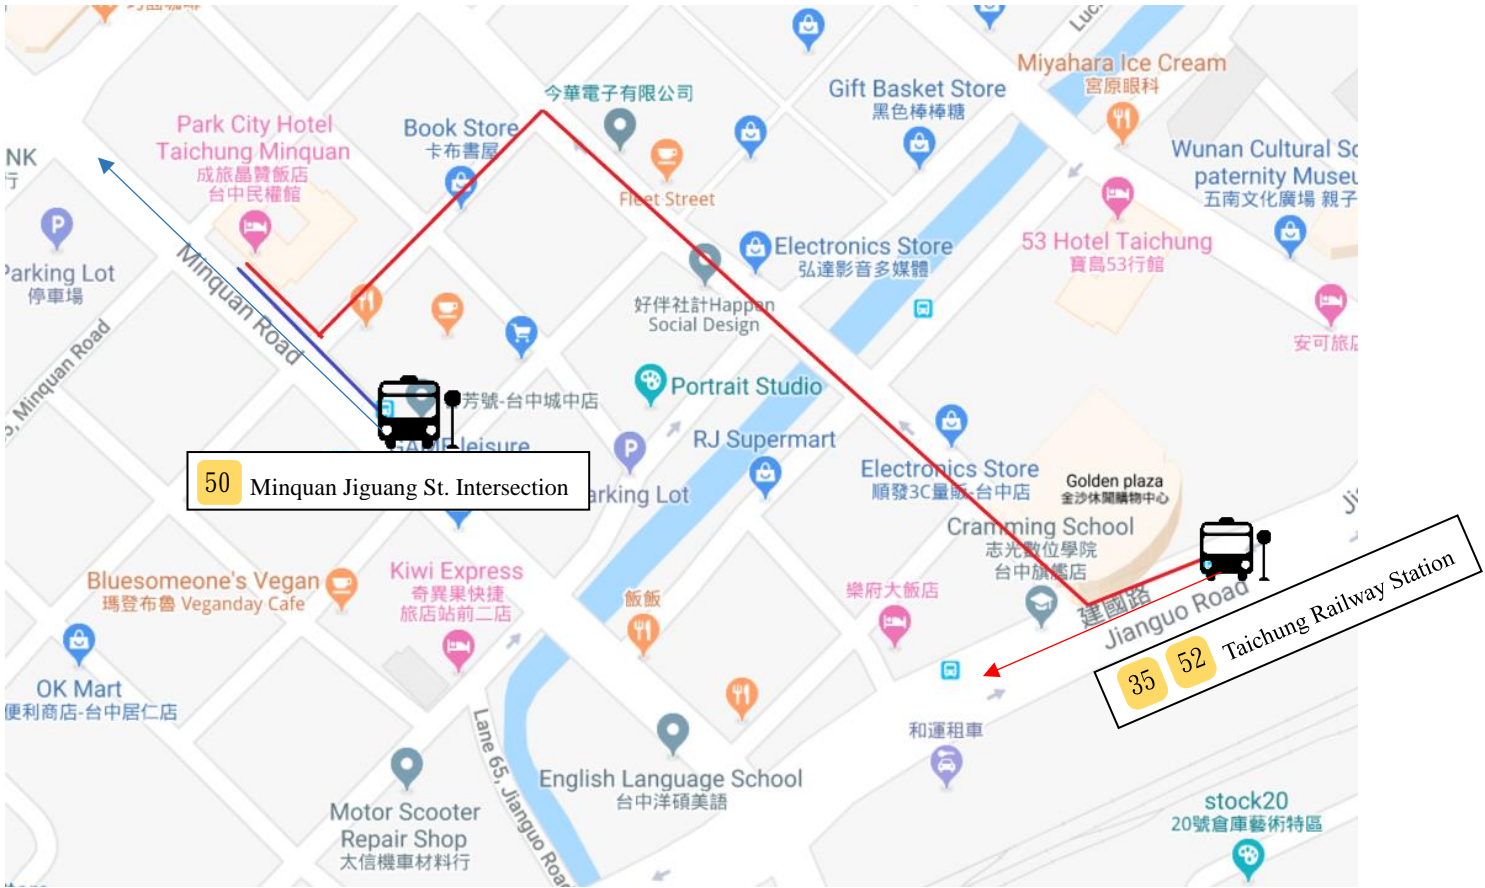

- From hotel to bus stop: follow blue or red line

Blue line - take bus **50**

(Bus stop name : Minquan Jiguang St. Intersection to National Chung Hsing University (Guoguang Rd.)

Red line - take bus **35** or **52**

(Bus stop name : Taichung Railway Station to National Chung Hsing University (Xingda Rd.)