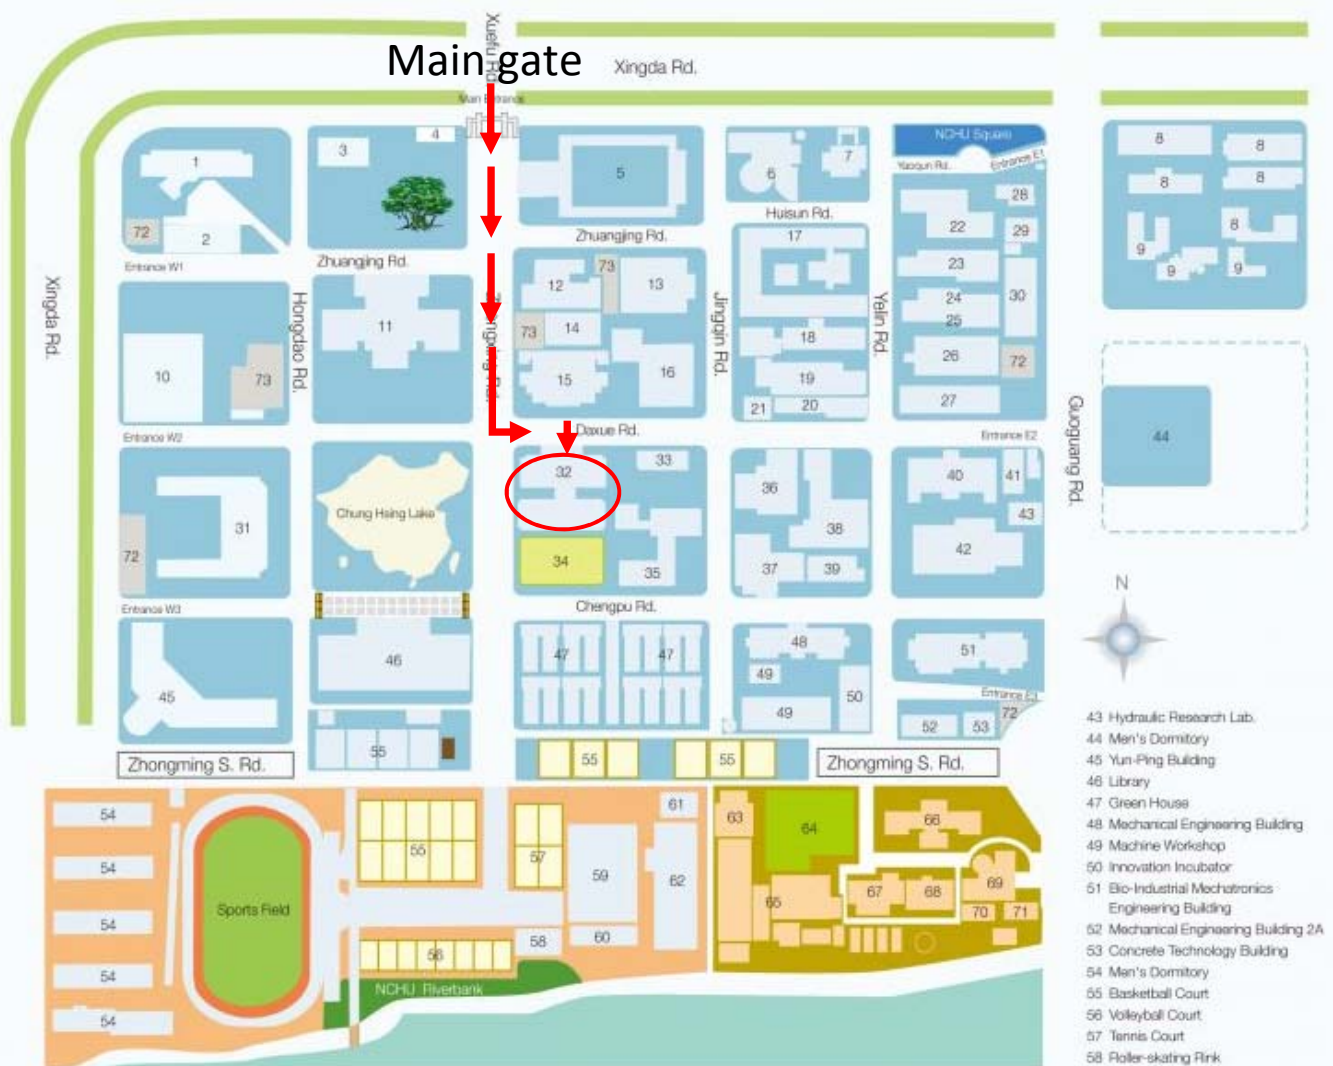

Map of the Campus National Chung Hsing University

Agricultural & Environmental Science Building
10th Floor
International Conference Hall

- 1 Humanities Building
- 2 Language Center
- 3 President's Residence (Ying-Lu)
- 4 Security Office
- 5 Hui-Sun Auditorium
- 6 Student Center
- 7 Small Auditorium
- 8 Women's Dormitory
- 9 Faculty Housing
- 10 Integrated Teaching Building
- 11 Administration Building
- 12 Chemical & Material Engineering Building

- 13 Electrical Engineering Building
- 14 Structural Proteomics Center
- 15 Life Sciences Building
- 16 Applied Science & Technology Building
- 17 Science & Engineering Building
- 18 Forestry Building
- 19 Water & Soil Conservation Building
- 20 Water & Soil Conservation Building 2A
- 21 Graduate Institute of Microbiology and Public Health
- 22 International Agriculture Center
- 23 Applied Economics Building 2A

- 24 Graduate Institute of Biotechnology
- 25 Center for Advanced Industry Technology and Precision Processing
- 26 Food Science & Biotechnology Building
- 27 Food Science & Biotechnology Processing Plant
- 28 NCHU Mart
- 29 Bank SinoPac
- 30 Animal & Plant Health Inspection Building
- 31 Social Science & Management Building