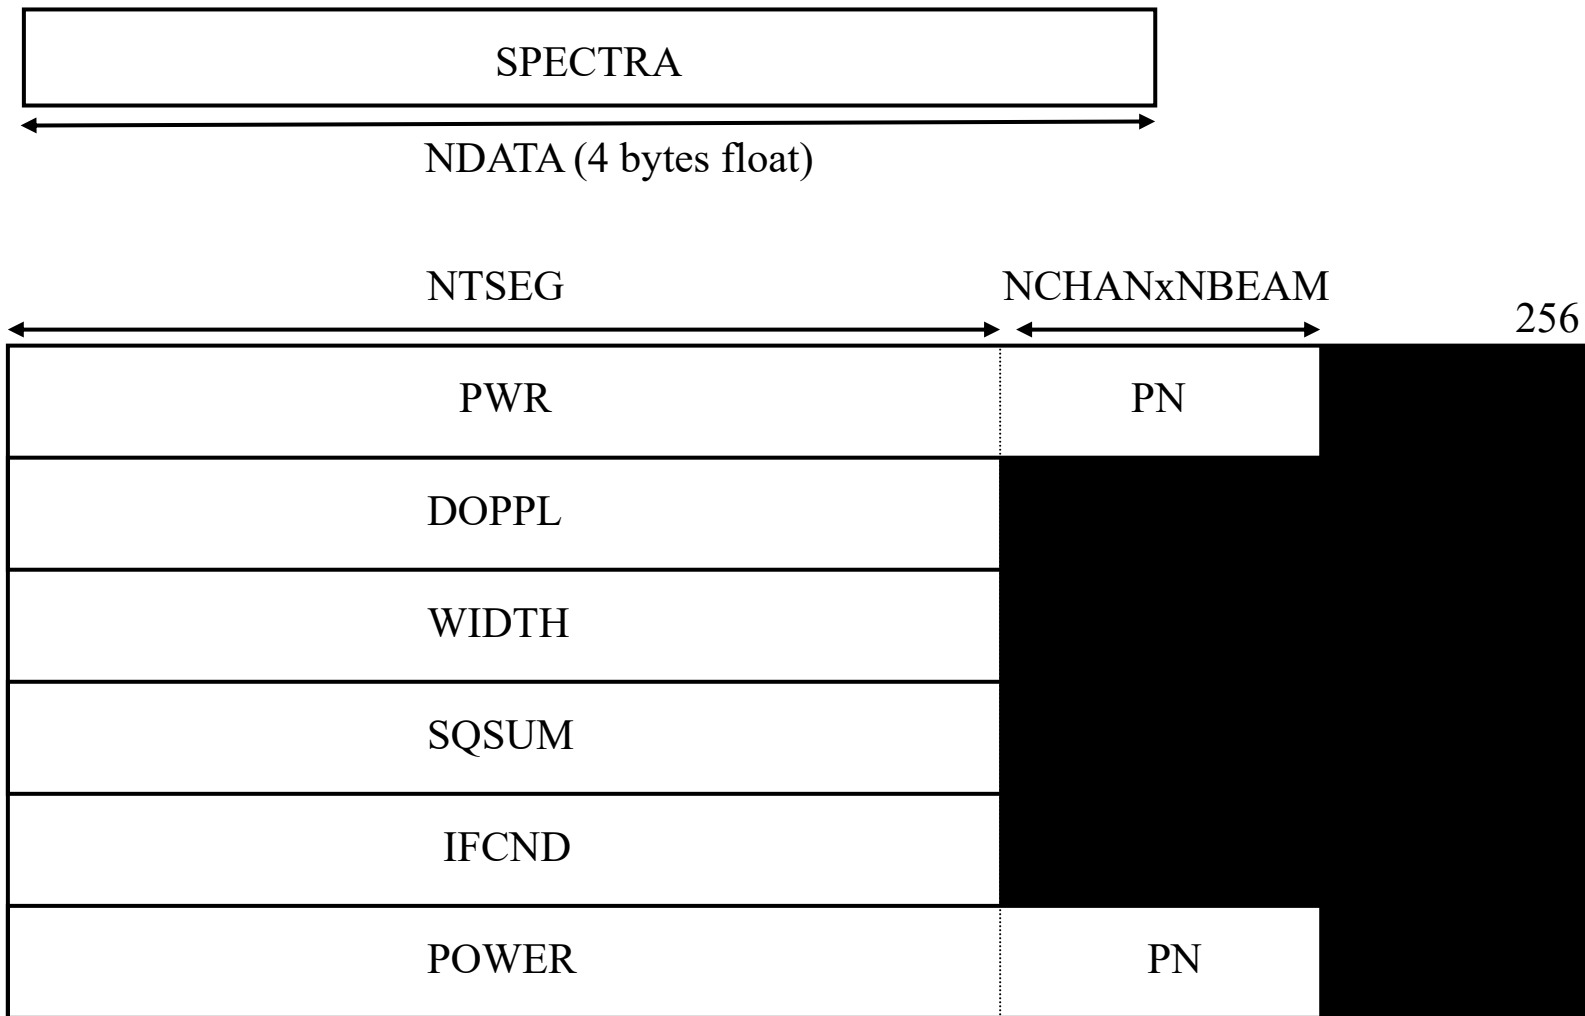

Data format for 1 record

(1024-byte fixed-length records. All data are little endian.)

Case of longer length of segment ( $LNSEG$ ) than the length of a data block ( $LNBLK$ )

Formats of a segment and a parameter block in Doppler observation mode

Format of a segment in raw data mode